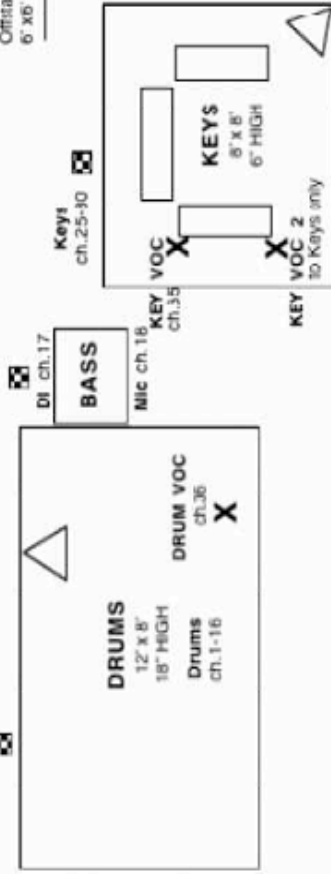

ASIA STAGE PLOT 2012

VIDEO SCREEN

5/25/12
(not to scale)

KEY:

-  AC Quad Box
-  Wedge
-  VocalMic

 GTR

Key Tech
Offstage Left
6' x 6'

 GTF VOC
ch.33

BASS VOC
ch.34

X

X

 Guitar Tech
Offstage Right
10' x 0'

SPARE VOC
ch.37

X

Bass Pedal DI
ch.19

Minor Mix
Offstage Left
8' x 8'